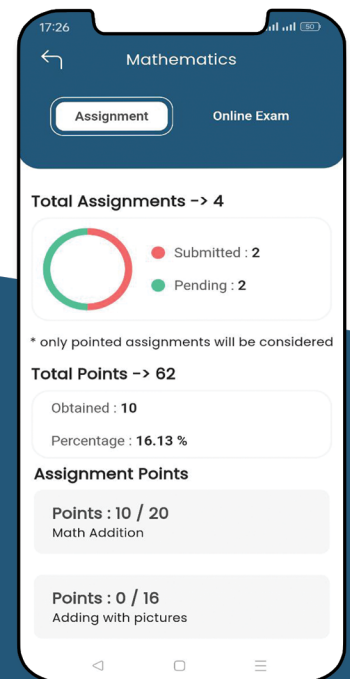

# Stay Informed Instantly

Tap the **download** button to access the complete school notices.

Stay promptly updated with push notifications for new notices.

Get the latest notices **instantly** on the app's main page.

# Assignment Submission

**Check** homework assigned by instructors.

**Submit** assignment.

**Upload** button.

**Review** submitted homework, including acceptance or rejection by teachers (for resubmission).

Access **reports** on assignments.

## Check your attendance

Monitor your **attendance** effortlessly through the school's app, ensuring you stay on track with your academic commitments.