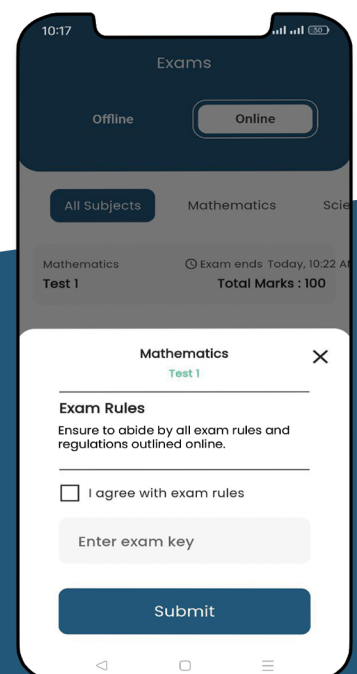

Take online exams conveniently through the app.