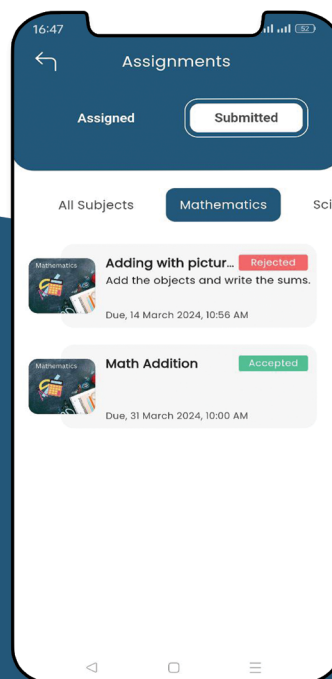

# Stay Informed Instantly

Tap the **download** button to access the complete school notices.

Stay promptly updated with push notifications for new notices.

Get the latest notices **instantly** on the app's main page.

# Assignment Submission

**Check** homework assigned by instructors.

**Submit** assignment.

**Upload** button.

**Review** submitted homework, including acceptance or rejection by teachers (for resubmission).

Access **reports** on assignments.

## Check your attendance

Monitor your **attendance** effortlessly through the school's app, ensuring you stay on track with your academic commitments.