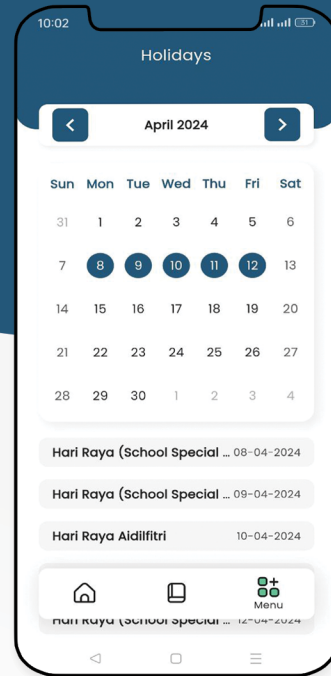

Access **reports** on assignments.

## Check your attendance

Monitor your **attendance** effortlessly through the school's app, ensuring you stay on track with your academic commitments.

## Access the school timetable

View the school **timetable** conveniently through the app to stay updated on your schedule for each day.

# School holidays and events

Stay informed about **school holidays and upcoming events** using the app.