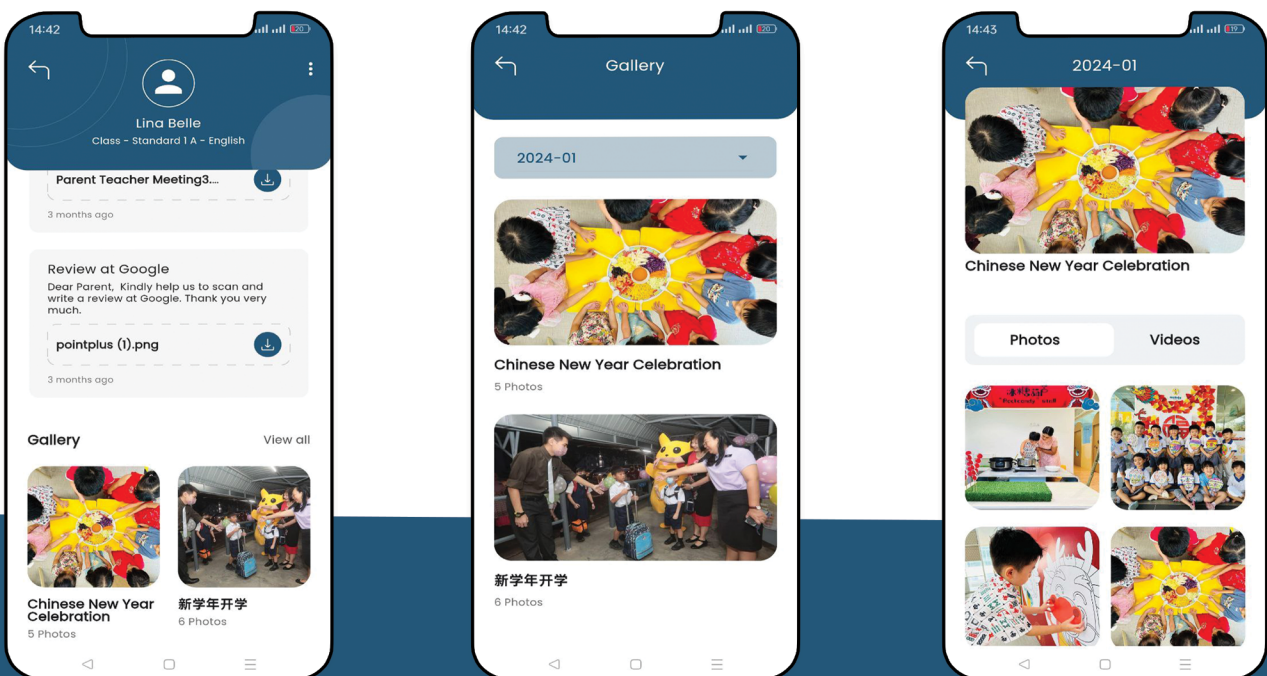

# School holidays and events

Stay informed about **school holidays and upcoming events** using the app.

# Stay prepared for upcoming exams

**Check** the offline exam schedule for date and time.

**Access** the online exam timetable.

**Take online exams** conveniently through the app.

# School activities gallery

Browse through the school activities **gallery** to view memorable moments and events.