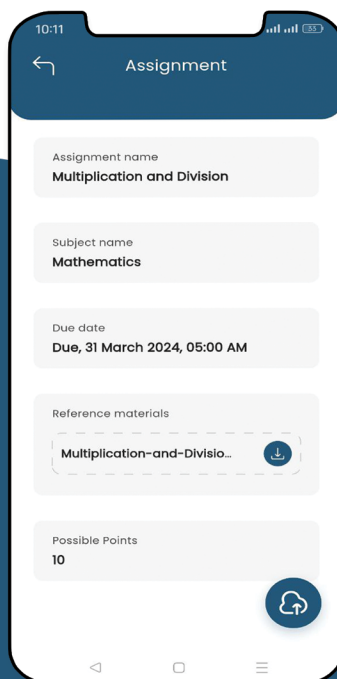

Know the upcoming exam dates and times.

View your results and reports.

Learning in the app.

Explore the school's gallery for memorable moments.

# Stay Informed Instantly

Tap the **download** button to access the complete school notices.

Stay promptly updated with push notifications for new notices.

Get the latest notices **instantly** on the app's main page.

# Assignment Submission

**Check** homework assigned by instructors.

**Submit** assignment.

**Upload** button.

**Review** submitted homework, including acceptance or rejection by teachers (for resubmission).

Access **reports** on assignments.