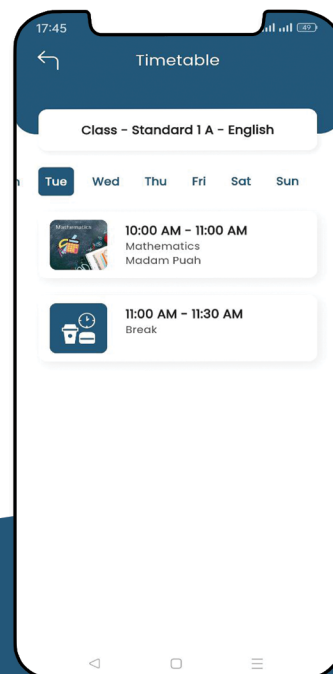

Access the school timetable

View the school **timetable** conveniently through the app to stay updated on your schedule for each day.