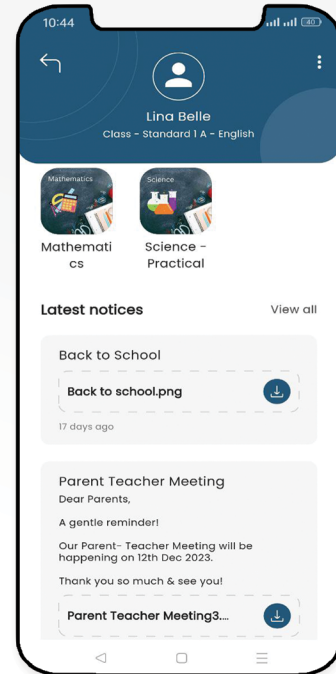

# Hello, students!

Welcome to the Schola Student Handbook. At Schola, we're all about making it easy for you to stay connected with your school life. Get quick updates on grades, attendance, stay informed and engaged – all in one handy place! Let's team up to make sure your educational journey is smooth sailing with the **Schola Student App**!

## With the Student App, you can:

Receive the latest notices promptly.

Keep track of your assignment submissions.

Check your attendance.

Access the class timetable effortlessly.

Stay informed about school holidays and events.

Know the upcoming exam dates and times.

View your results and reports.

Learning in the app.

Explore the school's gallery for memorable moments.

# Stay Informed Instantly

Tap the **download** button to access the complete school notices.

Stay promptly updated with push notifications for new notices.

Get the latest notices **instantly** on the app's main page.