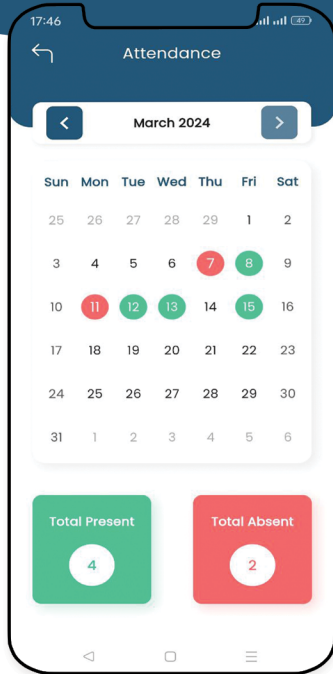

Know the upcoming exam dates and times.

View your results and reports.

Learning in the app.

Explore the school's gallery for memorable moments.

# Assignment Submission

**Check** homework assigned by instructors.

**Submit** assignment.

**Upload** button.

**Review** submitted homework, including acceptance or rejection by teachers (for resubmission).

Access **reports** on assignments.

## Check your attendance

Monitor your **attendance** effortlessly through the school's app, ensuring you stay on track with your academic commitments.