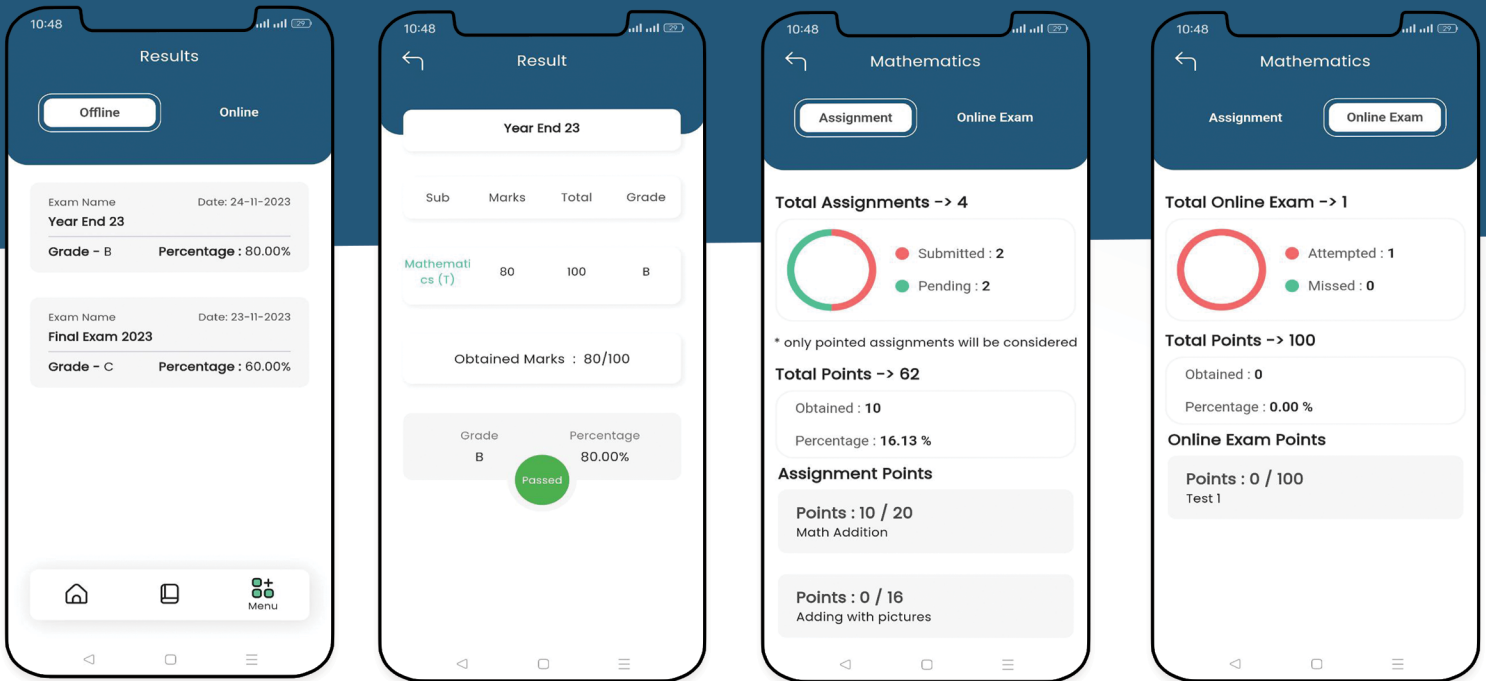

# Stay prepared for upcoming exams

**Check** the offline exam schedule for date and time.

**Access** the online exam timetable.

**Take online exams** conveniently through the app.

# View your results and reports

Access detailed information about your **academic performance** and **examination** results through the app.

View grades for **assignments** and **online exams**.