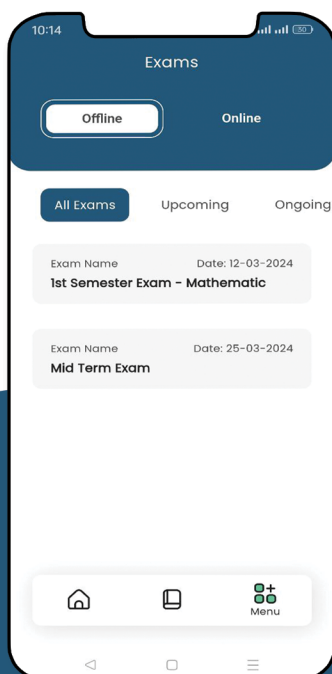

Stay prepared for upcoming exams

Check the offline exam schedule for date and time.